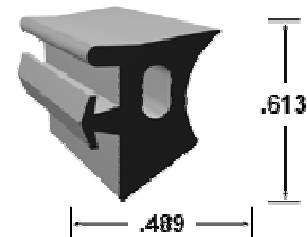

Die No. 2674

Description: Dense Preset Gasket with Anti-Stretch Cord
Material: 60 Durometer, EPDM; Black