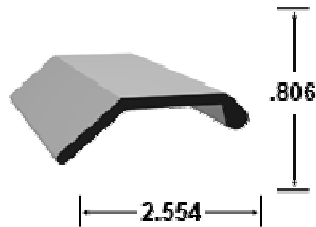

 [W-Spacers](#)

Overhead Door Seals

Since 1991, ELBEX has manufactured over 4,000 profiles to meet the needs of [diverse markets](#). Below are some of ELBEX's standard overhead door seals. To inquire about our standard profiles or how ELBEX can assist you with your custom profile, please [contact us by phone or fax](#) or use our [Request a Quote form](#).

[Contact Us](#)
[Request a Quote](#)

Die No. 3036

Description: Overhead Door Seal, 2.875" Weatherstrip
Material: 70 Durometer, EDPM; Black

[Contact Us](#)
[Request a Quote](#)

Die No. 3038

Description: Overhead Door Seal, 1.375" Weatherstrip
Material: 70 Durometer, EPDM; Black