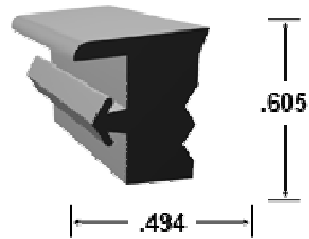

Die No. 2571

Description: Sponge Preset Gasket
Material: EPDM Sponge; Black

Contact Us
Request a Quote