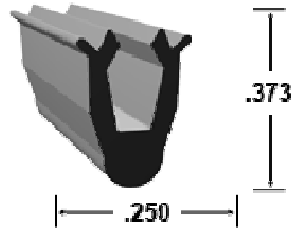

Die No. 2806

Description: U-Channel
Material: 95 Durometer, EPDM; Black